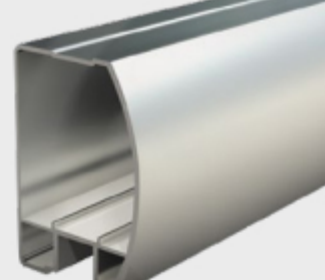

FRAME DESIGNS

TRENT
(Steel profile)

AVON
(Aluminium profile)

THAMES
(Aluminium profile)

EDEN
(Aluminium profile)

SLIDING
COLLECTION

FRAME OPTIONS

COLLECTION

TRENT

AVON

THAMES

EDEN

STEEL
PROFILE

ALUMINIUM
PROFILE

ALUMINIUM
PROFILE

ALUMINIUM
PROFILE